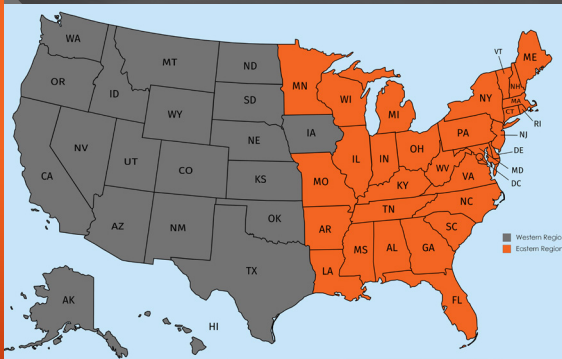

FIELD OPERATIONS